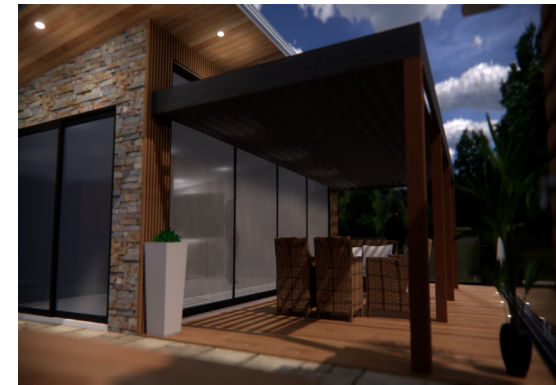

SKYGARDEN

“Skygarden rooftop can be designed into any style of home”