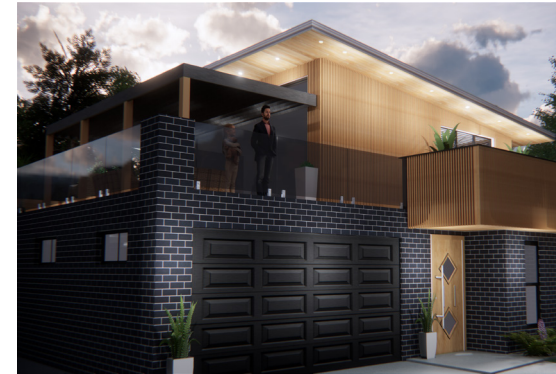

SKYGARDEN

“Skygarden rooftop can be designed into any style of home”